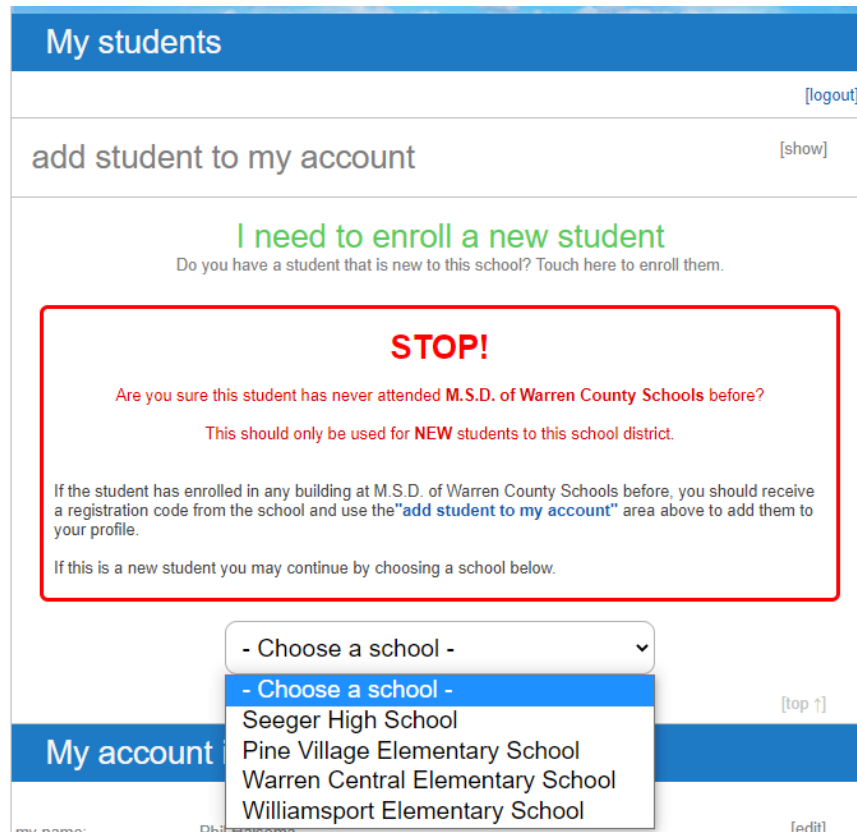

Step Three: After confirming that your child has not attended an MSD school, select the school and then click “Enroll”. Once completed, please follow the prompts!

If you experience problems from this point, please call the respective school for help.

Pine Village Elementary – (765) 385-2651

Seeger Memorial Junior-Senior High School – (765) 893-4445

Warren Central Elementary – (765) 893-4525

Williamsport Elementary – (765) 762-2500